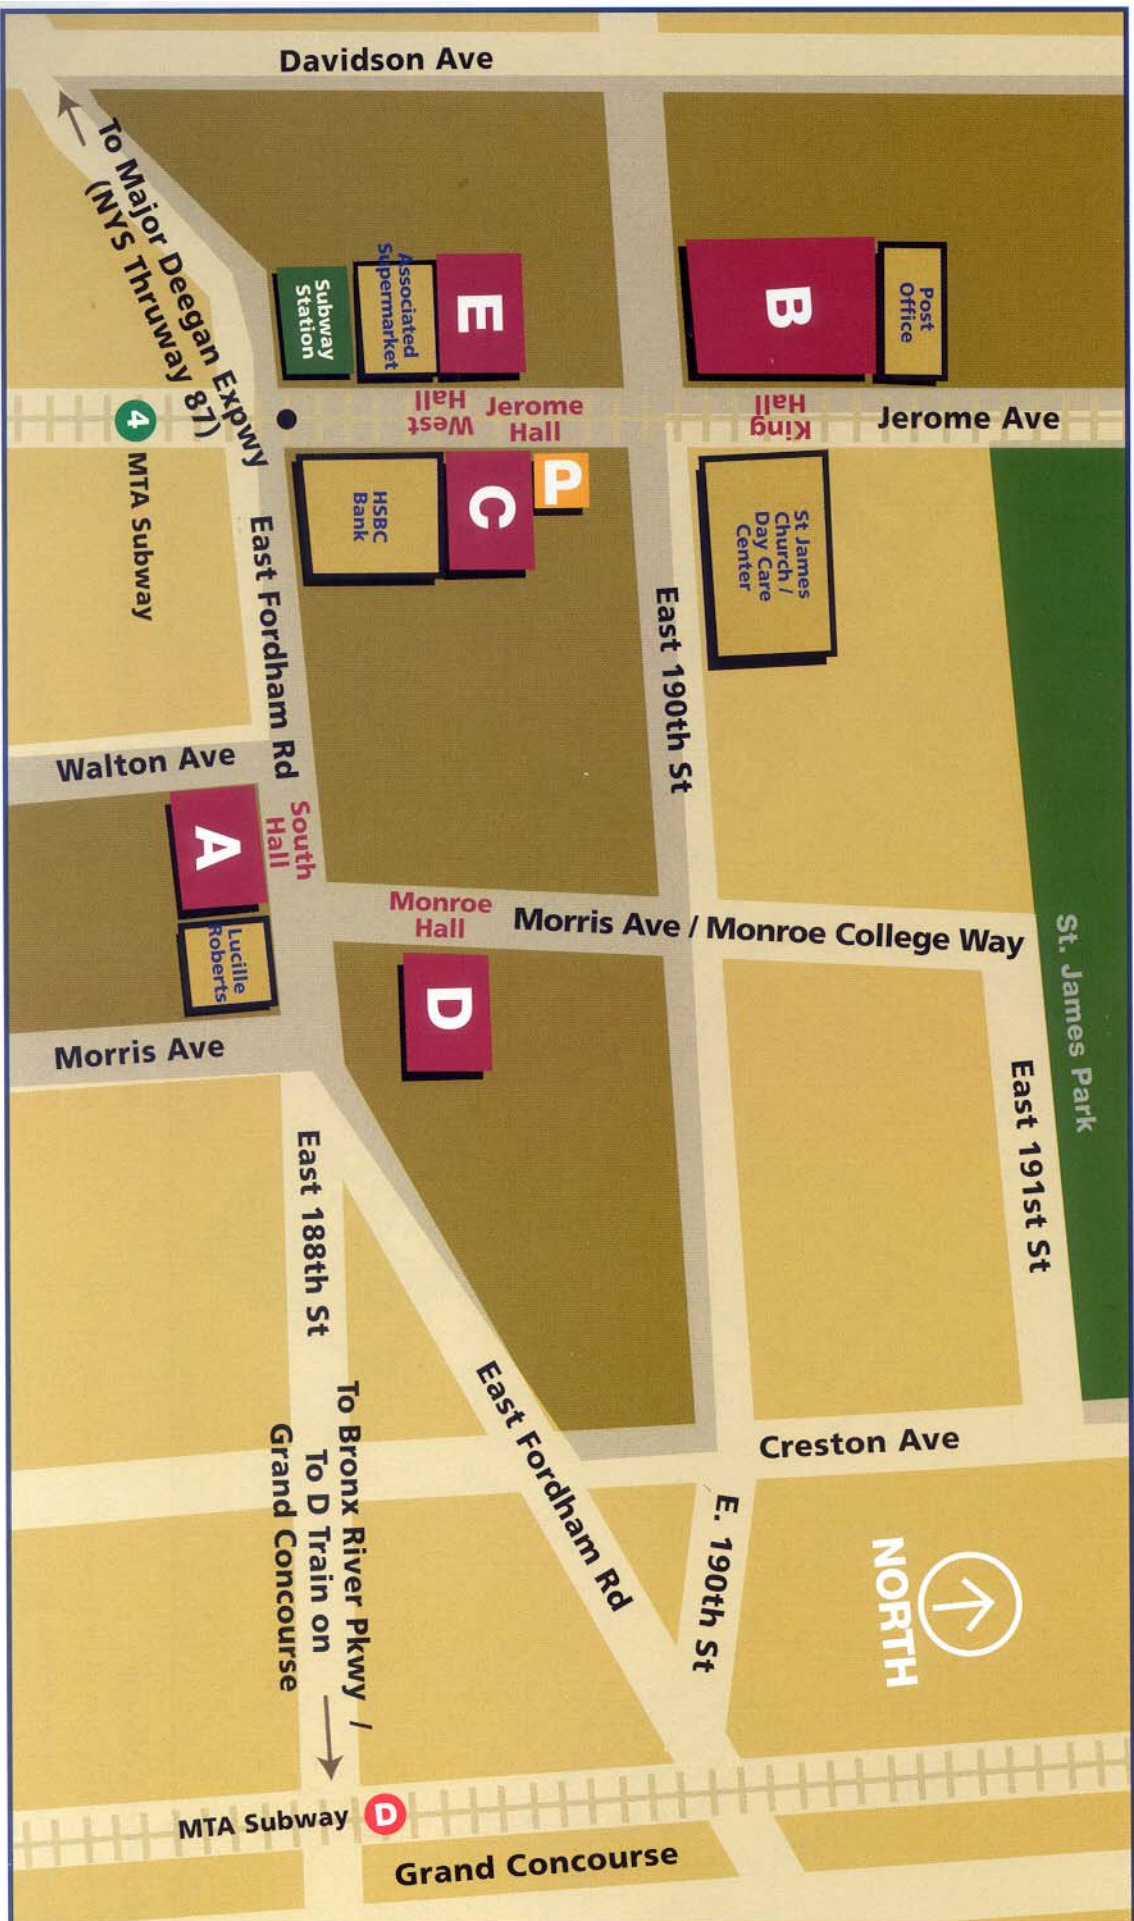

# MONROE COLLEGE

## Bronx Campus & Area Map

**A** South Hall, 50 E. Fordham Road / Classrooms 1-99

**B** King Hall, 2501 Jerome Avenue / Classrooms 100-499

**C** Jerome Hall, 2468 Jerome Avenue / Classrooms 500-799

**D** Monroe Hall, 29 E. Fordham Road / Classrooms 800-899

**E** West Hall, 2467 Jerome Avenue / Classrooms W301 - W316,

**P** Parking